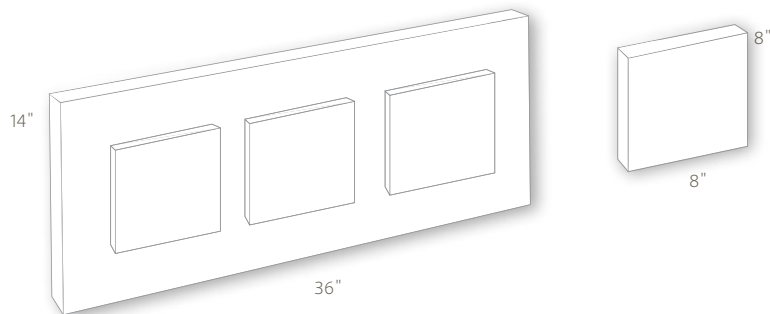

Sizes available:
11" x 14" (included ten 8" x 10" images)

Messina

Messina: The Messina is a visually striking, stand alone acrylic block mounted image. The 40mm depth to the acrylic, together with the metallic photo print provide a luminous, floating, 3D like quality. Enhance any, table, side board, book shelf, display cabinet, dresser, mantle piece, or desk with a customised Messina. Orientated vertically or horizontally to match your professional portraits, the Messina is a beautiful and contemporary way to display your priceless moments.

Sizes available:
8" x 10"
11" x 14"

featured product: messina | viva! product catalogue

Capri Collection

Capri Collection: A stunning multi piece acrylic set. The collection consists of six freestanding acrylic mounted images. The beautiful metallic printed images are individually hand mounted onto 5 x 5 inch acrylic blocks. The Capri has a luminous, floating, 3D like quality created by the 40mm depth of the acrylic. Display them as a set, individually, or in groups around the house or office. Perfect for the space conscious person, with an eye for style and class, the Capri Collection is as unique as you.

Sizes available:
5"x 5" (6 blocks)

Lipari

Lipari: A dynamic acrylic piece consisting of three interchangeable acrylic block mounted images. The Lipari brings your amazing images into a third dimension with the added depth of the 20mm acrylic blocks. Mix and match your display to freshen up your room with the ability to swap the position of the images that are held in place by a magnetic strip. The acrylic blocks can also be displayed separately as a stand alone piece. The Lipari has an ultra contemporary, interactive design that allows versatility in displaying your beautiful images.