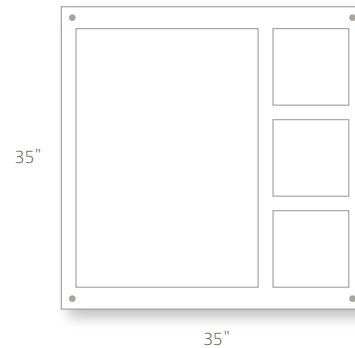

Sizes available:
16" x 20"
20" x 30"
20" x 24"
30" x 40"

Framed Prints

Framed Prints: Traditionally a single featured image using less complexity but allowing full undivided attention. Typically sepia, but not excluding colour or black and white, framed simply in contemporary slick mouldings. Various sizes and mouldings available.

Sizes available:

11" x 14"
16" x 20"
20" x 24"
20" x 30"
30" x 40"

featured product: **framed prints** | viva! product catalogue

Designer Series

Designer Series: Similar to the art series but allows for individuality between images. The Designer Series allows you to place four images onto one display. In a contemporary style bringing together a composite of images for appreciation. Various sizes and mouldings available.

Sizes available:
30" x 30"
35" x 35"

Triplicate

Triplicate: A traditionally styled image composite, the

Triplicate places three individual images alongside each other in an elegant and simple way. This creates a synergy among a set of images. This product can be enjoyed in various sizes with various frame mouldings.

Sizes available:
8" x 10" (Images 8" x 10")
11" x 14" (Images 11" x 14")

Portrait Album

Portrait Album: Based on traditional presentations, the Portrait Album is now a contemporary piece using modern finishes and mounts to display a collection of personal images. A lovely way to bind your favourite images together within one album.