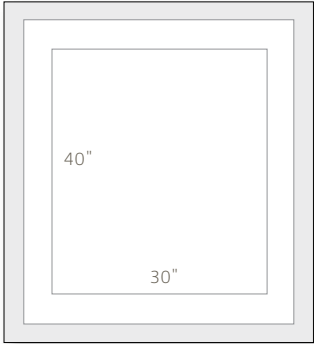

Sizes available:
50"x 14" (Main image 10" x 11" plus 7" x 10")

Picasso Cube

30"

30"

Picasso Cube: The Cube allows you to display a group of nine images as a collection, which are custom designed in a modern acrylic mount. These displays are well suited to modern styled housing where simplicity adds to the overall design aesthetics.

Sizes available:
 20" x 24" (Plus two x 9" x 11")
 30" x 40" (Plus two x 15" x 19")

The Cosmopolitan

The Cosmopolitan: The Cosmopolitan is truly the landmark product of the range. The ultimate statement of love and design. Five canvas images designed as a composite feature, this will enhance any home. Durable and contemporary with clean uncomplicated lines make the Cosmopolitan an outstanding feature.

Sizes available:
40"x 40" (Plus four Images 8"x 8")

Art Series

Art Series: Modern sepia image composites incorporating magazine design styles. The Art Series can be either vertical or horizontal mounted, mixing a main featured image plus three accent images. All four images are blended together to create a stunning modern art piece.

Sizes available:
16" x 20"
20" x 30"
20" x 24"
30" x 40"

Framed Prints

Framed Prints: Traditionally a single featured image using less complexity but allowing full undivided attention. Typically sepia, but not excluding colour or black and white, framed simply in contemporary slick mouldings. Various sizes and mouldings available.