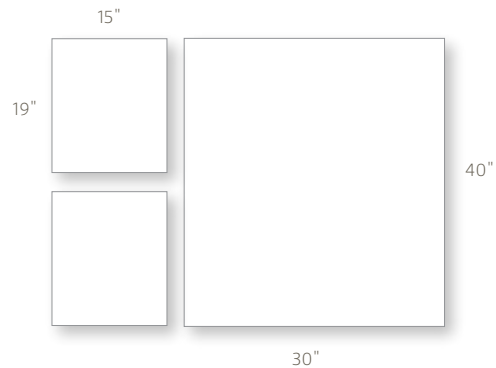

Sizes available:
50"x 14" (Main image 10" x 11" plus 7" x 10")

Picasso Cube

30"

30"

Picasso Cube: The Cube allows you to display a group of nine images as a collection, which are custom designed in a modern acrylic mount. These displays are well suited to modern styled housing where simplicity adds to the overall design aesthetics.

Sizes available:
30"x 30" (Images 8"x 8")

featured product: **picasso cube** | viva! product catalogue

The Urban Collection

The Urban Collection: The Urban Collection allows you to bring together a variation of looks to collectively impact on canvas. A brilliant way to blend three similar images into one composite feature. This is a unique and classy display which will truly make a house a home.

Sizes available:
 20" x 24" (Plus two x 9" x 11")
 30" x 40" (Plus two x 15" x 19")

The Cosmopolitan

The Cosmopolitan: The Cosmopolitan is truly the landmark product of the range. The ultimate statement of love and design. Five canvas images designed as a composite feature, this will enhance any home. Durable and contemporary with clean uncomplicated lines make the Cosmopolitan an outstanding feature.