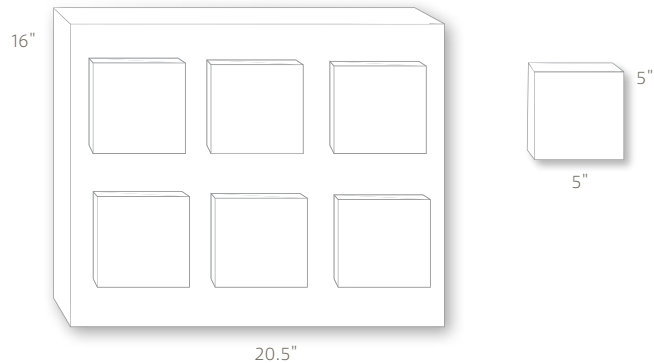

Sizes available:
11" x 14" (included ten 8" x 10" images)

Messina

Messina: The Messina is a visually striking, stand alone acrylic block mounted image. The 40mm depth to the acrylic, together with the metallic photo print provide a luminous, floating, 3D like quality. Enhance any, table, side board, book shelf, display cabinet, dresser, mantle piece, or desk with a customised Messina. Orientated vertically or horizontally to match your professional portraits, the Messina is a beautiful and contemporary way to display your priceless moments.

Sizes available:
8" x 10"
11" x 14"

featured product: messina | viva! product catalogue

Capri Collection

Capri Collection: A stunning multi piece acrylic set. The collection consists of six freestanding acrylic mounted images. The beautiful metallic printed images are individually hand mounted onto 5 x 5 inch acrylic blocks. The Capri has a luminous, floating, 3D like quality created by the 40mm depth of the acrylic. Display them as a set, individually, or in groups around the house or office. Perfect for the space conscious person, with an eye for style and class, the Capri Collection is as unique as you.

Sizes available:
5"x 5" (6 blocks)

Lipari

Lipari: A dynamic acrylic piece consisting of three interchangeable acrylic block mounted images. The Lipari brings your amazing images into a third dimension with the added depth of the 20mm acrylic blocks. Mix and match your display to freshen up your room with the ability to swap the position of the images that are held in place by a magnetic strip. The acrylic blocks can also be displayed separately as a stand alone piece. The Lipari has an ultra contemporary, interactive design that allows versatility in displaying your beautiful images.