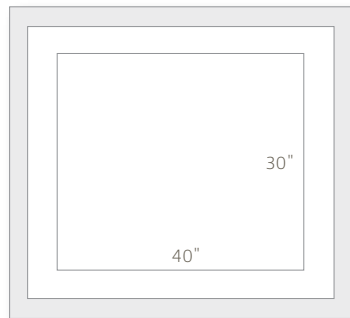

Sizes available:
50"x 14" (Main image 10" x 11" plus 7" x 10")

Picasso Cube

30"

30"

Picasso Cube: The Cube allows you to display a group of nine images as a collection, which are custom designed in a modern acrylic mount. These displays are well suited to modern styled housing where simplicity adds to the overall design aesthetics.

Sizes available:
 20" x 24" (Plus two x 9" x 11")
 30" x 40" (Plus two x 15" x 19")

The Cosmopolitan

The Cosmopolitan: The Cosmopolitan is truly the landmark product of the range. The ultimate statement of love and design. Five canvas images designed as a composite feature, this will enhance any home. Durable and contemporary with clean uncomplicated lines make the Cosmopolitan an outstanding feature.

Sizes available:
40"x 40" (Plus four Images 8"x 8")

Art Series

Art Series: Modern sepia image composites incorporating magazine design styles. The Art Series can be either vertical or horizontal mounted, mixing a main featured image plus three accent images. All four images are blended together to create a stunning modern art piece.

Sizes available:
16" x 20"
20" x 30"
20" x 24"
30" x 40"

Framed Prints

Framed Prints: Traditionally a single featured image using less complexity but allowing full undivided attention. Typically sepia, but not excluding colour or black and white, framed simply in contemporary slick mouldings. Various sizes and mouldings available.