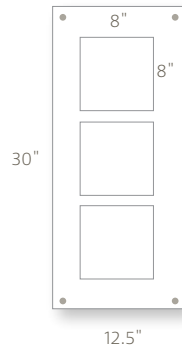

Picasso Tre: A stand alone or complement to the Picasso Uno, the Tre is a composite of three square images custom designed in modern acrylic. The Tre allows you to assemble a set of three beautiful images that work together within one acrylic mount.

Sizes available:
30" x 12.5". Images 8" x 8"

featured product: **picasso tre** | viva! product catalogue